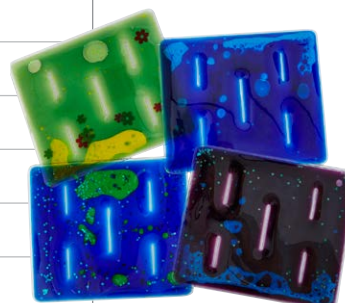

# With a **sensory tool bag**, you're always ready to help.

Sensory Tool Bags put the tools at your fingertips that can help with attention, focus, transitions, and self-regulation.

- Choose an early childhood, elementary, or secondary bag.
- Fill it with our curated list of tools, or customize your items and quantities.
- Grab your bag. Then make a difference.

# Early Childhood Sensory Tool Bags

This selection is full of smart sensory tools for early learners. It includes additional activities for fine motor skills as well as deep touch pressure and spatial boundary solutions for calming and organizing. Recommended ages 3 and up. Use with supervision.

ITEM #	DESCRIPTION
1601076	Abilitations® Large Tote Bag, 21 x 11 x 11 Inches, Black
1359107	Abilitations® Inflatable Dream Chair
2048187	TFH Vibrating Fruit Teethers, Strawberry and Grape, Set of 2
080415	Educational Insights Color Coded Alphabet Bean Bags with Storage Bag, Set of 26
030940	Abilitations® CuddleLoop, 30 x 24 Inches, Blue
251838	International Playthings My First Water Play Mat, 20 x 17 Inches
1369069	Edushape Soft Sensory Ball Set, Assorted Color, Set of 4
1481077	Sensory University Tiger Tactile Bracelet, Green
1397235	Speech Pathology LLC Knobby Super Chew Tube, Red, Pack of 3
1543887	Califone® Hush Buddy HS-PA Earmuff Hearing Protector, Over-Ear, Panda, Each
1543182	Abilitations® Weighted Kordy Giraffe, 3 Pounds
2024415	Abilitations® Grid Gel Fidgets, Multicolor, Set of 4
1290867	Abilitations® Bitty Bottom Seat Cushion, Bean Filled, 8 Inches, Purple
1326337	Abilitations® Chewlery Star Chew, Set of 2
1449448	Sportime Jingle Bracelets, 9-3/4 x 1 Inches, Assorted Colors, Set of 6
2090262	TFH USA Good Sensations Vibrating Pillow Blue